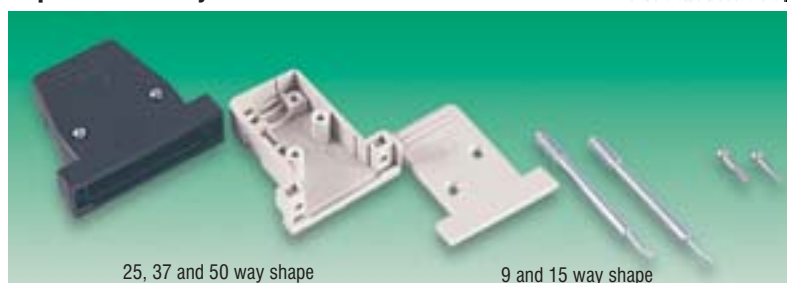

Top or Side Entry

1. Top or side knockout cable entry
   - Two long finger jack screws (59mm)
   - Two short jack screws (13mm)
   - 4/40 UNC jack screw thread
   - Side cable entry only suitable with short jack screws
   - Flame retardant **UL94V-0** ABS
   - Nickel plated steel screws and clamp
   - Two countersunk fixing screws
   - Wide cable clamp range
   - Lip height = 1.0

No. of Ways	H	W	D	Cable Entry Max.
9	41	35	17	6 x 5.5
15	48	43	17	9 x 5
25	48	57	17	9 x 6
37	54	74	17	13 x 6
50	54	70	20	13 x 9

209786

No of ways	Order Code	1+	20+	100+	+	+
5 per pack						
Light Grey						
9	469-749‡	750.00	674.00	583.00	--	--
9	955-4343	750.00	674.00	583.00	--	--
15	469-750‡	776.00	695.00	600.00	--	--
15	955-4351	776.00	695.00	600.00	--	--